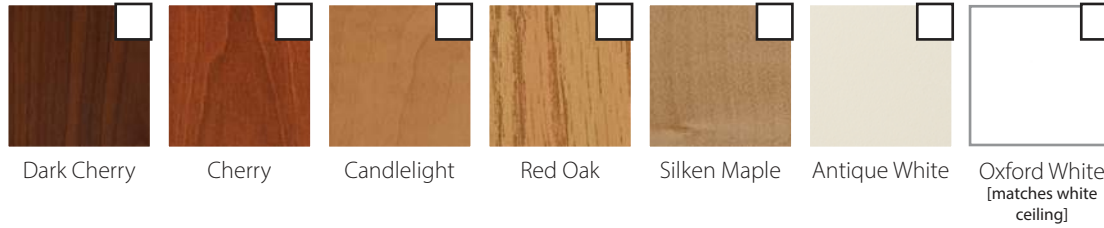

**Standard Melamine** walls and optional ceiling

**Metal Fixtures** include hand rail, phone box, hall calls, light fixtures and cab operating panel

Silken Maple Melamine

**Accordion Gates** bifold and automatic slim doors also available; see brochure for details

### Optional Cab Finishes

#### Luxury MDF high gloss onlay panels

Walnut Luxury MDF

Routed White MDRF  
walls and optional ceiling