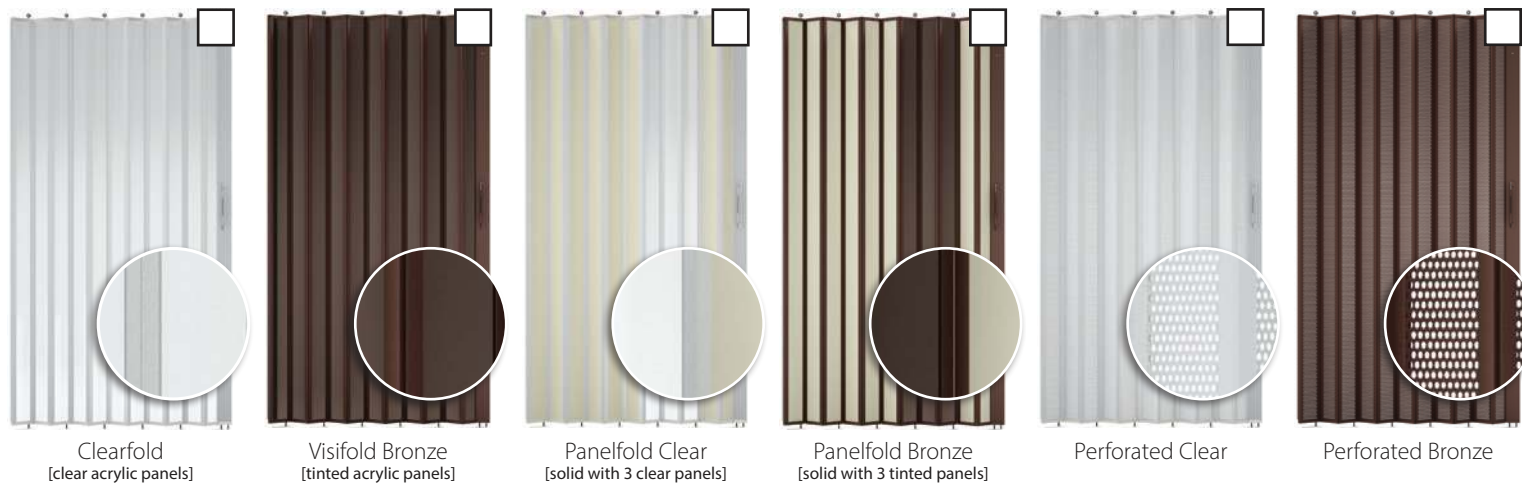

**Standard Melamine** walls and optional ceiling

**Metal Fixtures** include hand rail, phone box, hall calls, light fixtures and cab operating panel

Silken Maple Melamine

**Accordion Gates** bifold and automatic slim doors also available; see brochure for details

### Optional Cab Finishes

#### Luxury MDF high gloss onlay panels

Walnut Luxury MDF

Routed White MDRF  
walls and optional ceiling