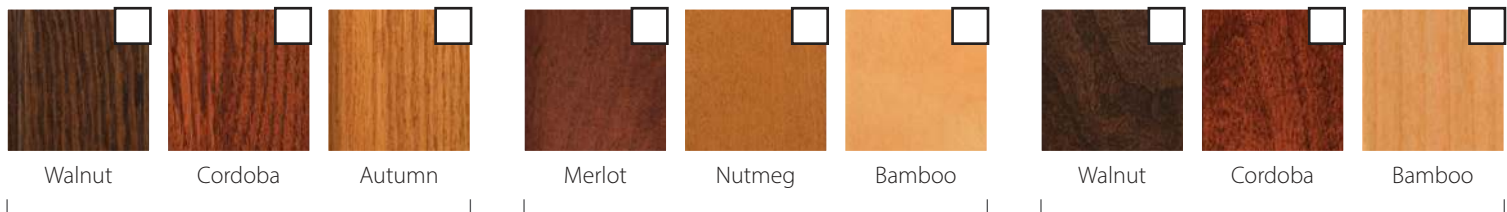

Raised Hardwood walls and optional ceiling