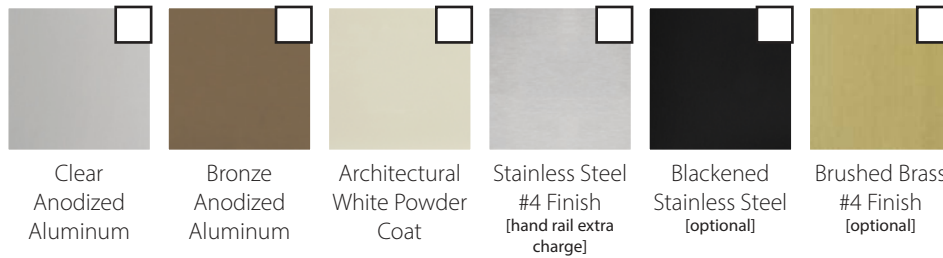

**Standard Melamine** walls and optional ceiling

**Metal Fixtures** include hand rail, phone box, hall calls, light fixtures and cab operating panel

Silken Maple Melamine

**Accordion Gates** bifold and automatic slim doors also available; see brochure for details

### Optional Cab Finishes

#### Luxury MDF high gloss onlay panels

Walnut Luxury MDF

Routed White MDRF  
walls and optional ceiling

#### Unfinished Veneer walls and optional ceiling

Cherry Hardwood – Walnut