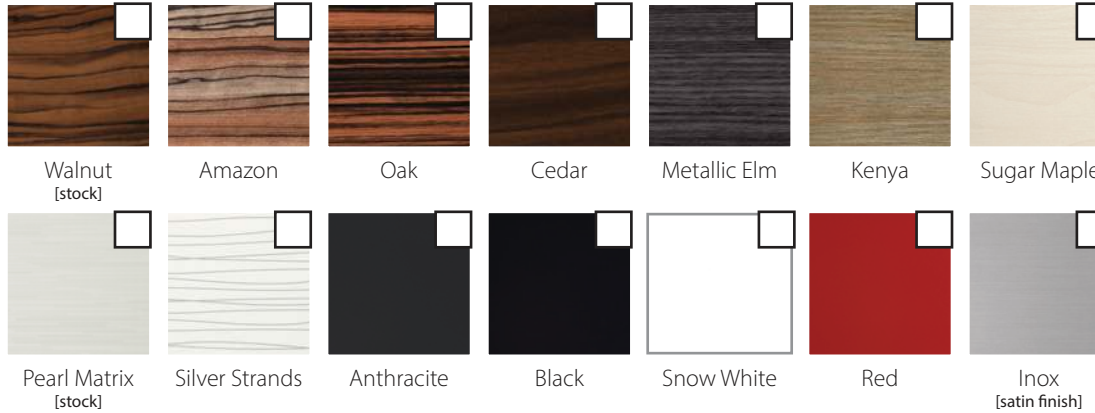

**Standard Melamine** walls and optional ceiling

**Metal Fixtures** include hand rail, phone box, hall calls, light fixtures and cab operating panel

Silken Maple Melamine

**Accordion Gates** bifold and automatic slim doors also available; see brochure for details

### Optional Cab Finishes

#### Luxury MDF high gloss onlay panels

Walnut Luxury MDF

Routed White MDRF  
walls and optional ceiling

#### Unfinished Veneer walls and optional ceiling

Cherry Hardwood – Walnut